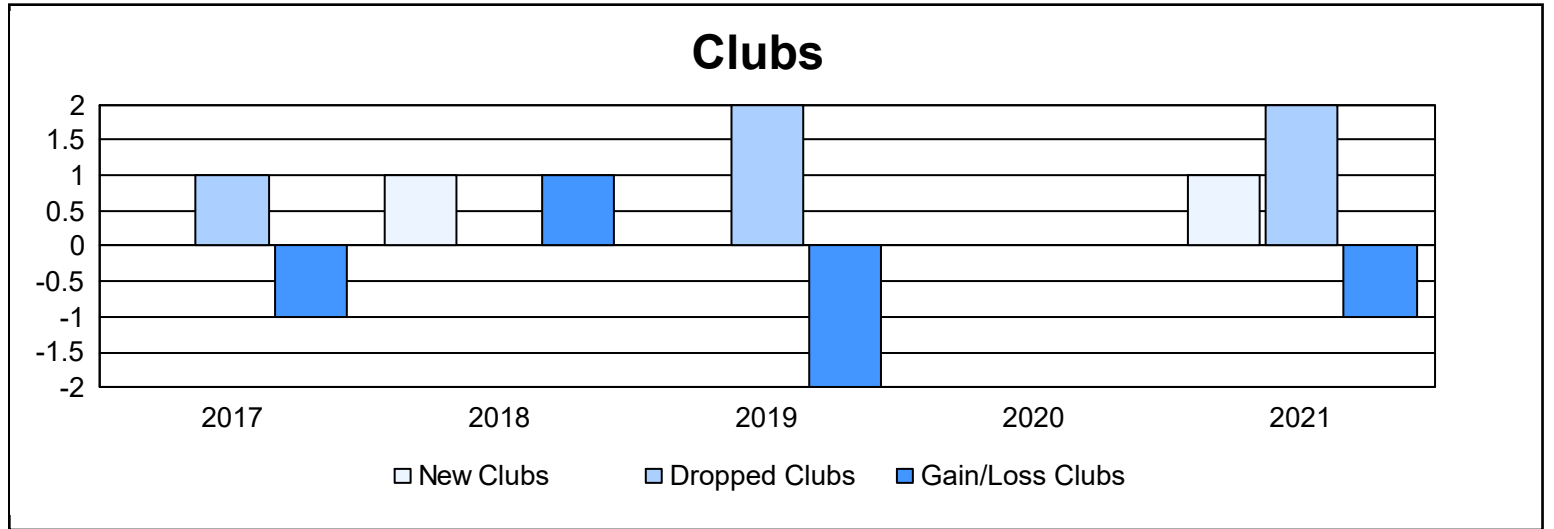

Year	New Clubs	Dropped Clubs	Gain/ Loss Clubs	New Members	Charter Members	Reinstate Members	Transfer Members	Total Member Added	Total Members Dropped	Gain/ Loss Members
2016-2017	0	1	-1	114	0	2	5	121	111	10
2017-2018	1	0	1	89	26	3	3	121	141	-20
2018-2019	0	2	-2	76	7	4	6	93	130	-37
2019-2020	0	0	0	55	2	5	7	69	108	-39
2020-2021	1	2	-1	59	40	5	4	108	140	-32
<b>Average</b>	<b>0</b>	<b>1</b>	<b>-1</b>	<b>79</b>	<b>15</b>	<b>4</b>	<b>5</b>	<b>102</b>	<b>126</b>	<b>-24</b>

### Membership Composition June 2021 Cumulative