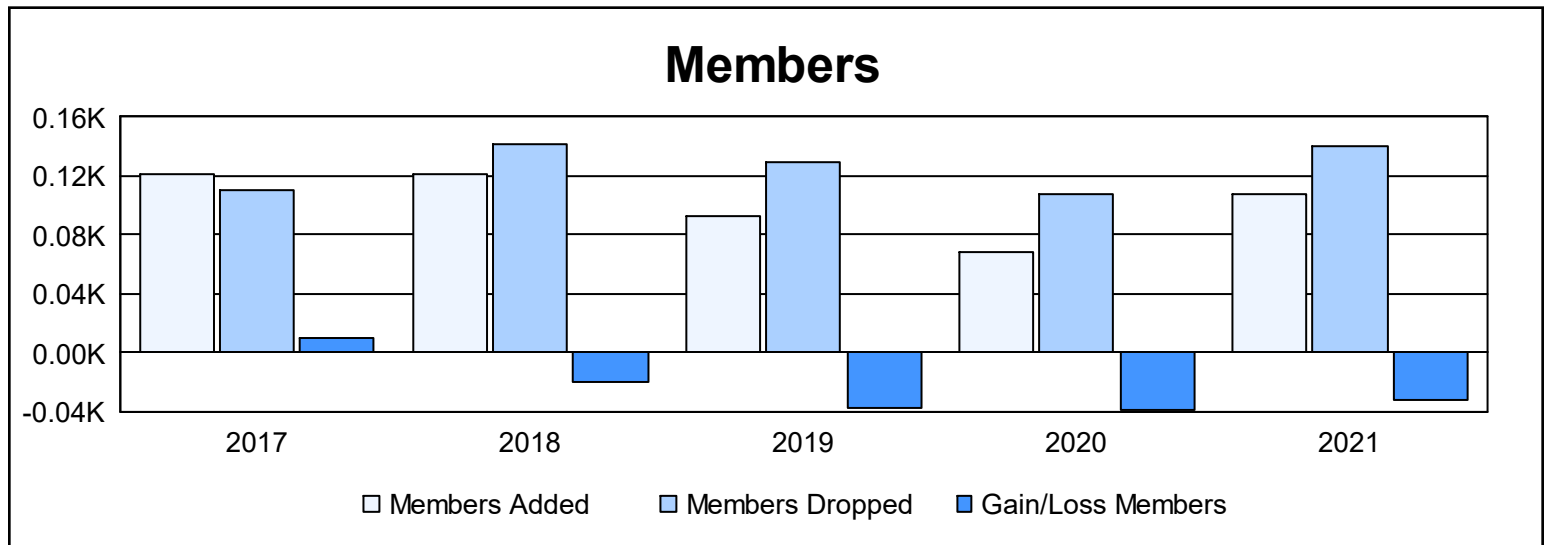

Year	New Clubs	Dropped Clubs	Gain/ Loss Clubs	New Members	Charter Members	Reinstate Members	Transfer Members	Total Member Added	Total Members Dropped	Gain/ Loss Members
2016-2017	0	1	-1	114	0	2	5	121	111	10
2017-2018	1	0	1	89	26	3	3	121	141	-20
2018-2019	0	2	-2	76	7	4	6	93	130	-37
2019-2020	0	0	0	55	2	5	7	69	108	-39
2020-2021	1	2	-1	59	40	5	4	108	140	-32
<b>Average</b>	<b>0</b>	<b>1</b>	<b>-1</b>	<b>79</b>	<b>15</b>	<b>4</b>	<b>5</b>	<b>102</b>	<b>126</b>	<b>-24</b>

### Membership Composition June 2021 Cumulative